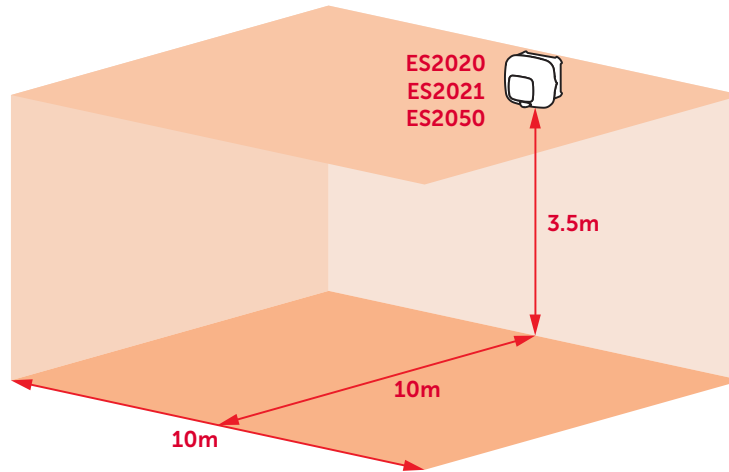

ES2000

0051
0051-CPR-1316
0051-CPR-1317
0051-CPR-2035
0051-CPR-2036

FLASH COVERAGE VOLUME