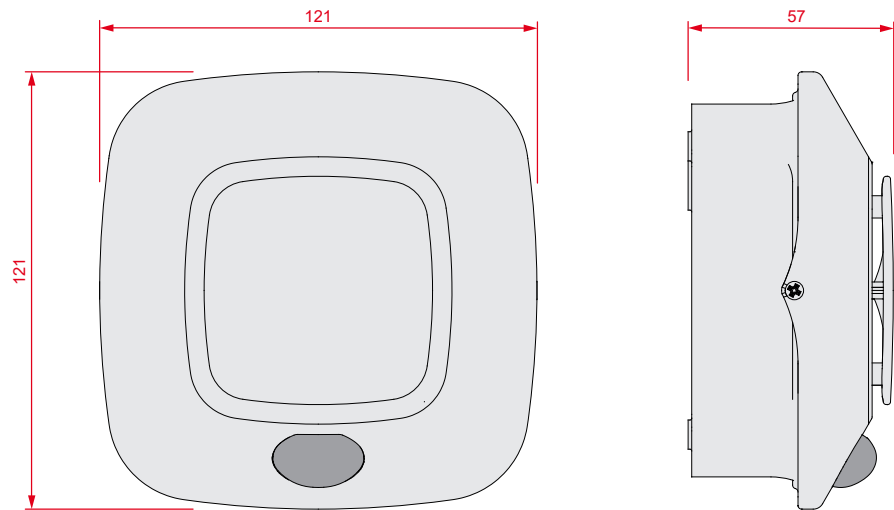

ES2000

0051
0051-CPR-1316
0051-CPR-1317
0051-CPR-2035
0051-CPR-2036

ANALOGUE ADDRESSABLE VISUAL/AUDIBLE ALARM INDICATORS, WALL MOUNT

ES20xxRE

ES20xxWE

Addressable visual/audible-alarm indicators for wall mounting, IP65 protection rated.

The device is powered via the loop but is equipped with terminals for an optional separate power input.

Available in red or white casing.

Main features

	ES2010	ES2011	ES2020	ES2021	ES2030	ES2050
Operating voltage	18 - 30V $\overline{\text{ac}}$	20 - 30V $\overline{\text{ac}}$	18 - 30V $\overline{\text{ac}}$	20 - 30V $\overline{\text{ac}}$	18 - 30V $\overline{\text{ac}}$	18 - 30V $\overline{\text{ac}}$
Stand-by current draw	200 μ A	500 μ A	200 μ A	500 μ A	200 μ A	200 μ A
Maximum current draw	25mA	5mA	40mA	23mA	25mA	40mA
Installation method	Wall mount					
Maximum installation height	-	-	3.5 m	3.5 m	-	3.5 m
Light coverage according to EN54-23	-	-	W-3.5-10.2 O-3.5-10.5-10.0	W-3.5-7 O-3.5-8-7	-	W-3.5-10.2 O-3.5-10.5-10.0
Flash frequency	-	-	0.5Hz	0.5Hz	-	0.5Hz
Flash color	-	-	White	White	-	White
Number of selectable tones	14	14	14	14	104	104
Sound pressure at 1 mt.	101dB					
IP Protection grade	IP65 (IP21 EN54-3 certified)					
Operating temperature	from -10 to 55°C					
Synchronization	Yes					
Multicolor indicating LED	Yes					
Built-in short-circuit isolator (EN54-17)	Yes					
Dimensions	121 x 121 x 57 mm					
Weight	150 g					