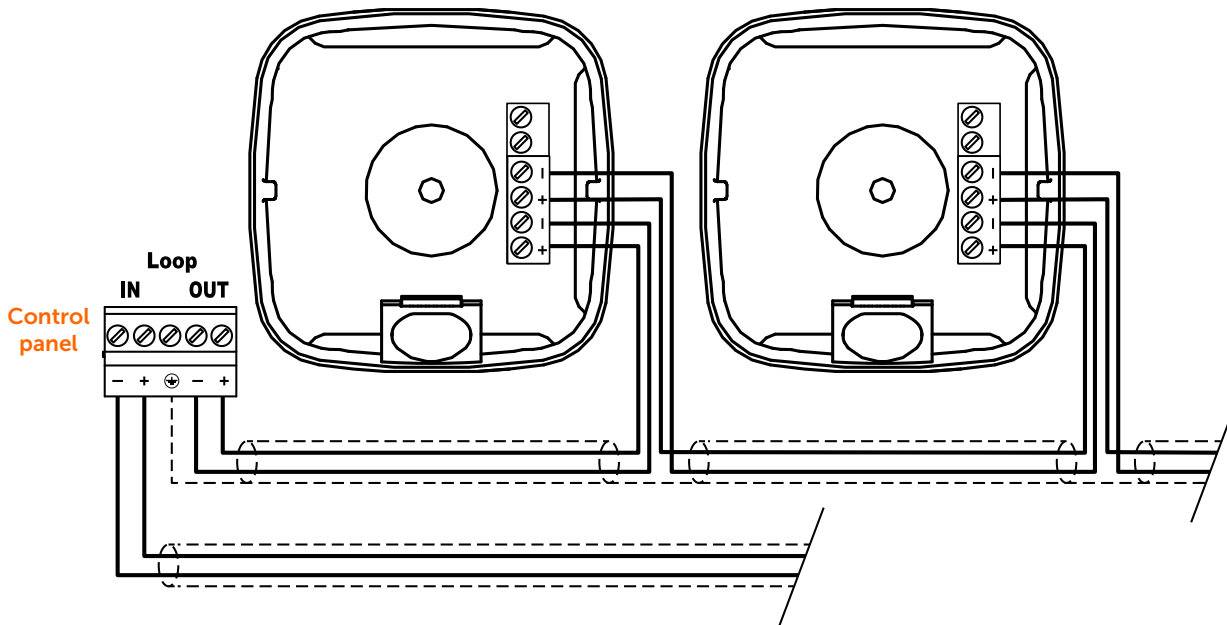

ES2000

0051
0051-CPR-1316
0051-CPR-1317
0051-CPR-2035
0051-CPR-2036

FLASH COVERAGE VOLUME

CONFIGURATION DIAGRAM

ORDER CODES

- ES2010RE** Audible alarm indicator, wall mount, addressable, in red casing
- ES2010WE** Audible alarm indicator, wall mount, addressable, in white casing
- ES2011RE** Audible alarm indicator, wall mount, addressable, in red casing, low power consumption
- ES2011WE** Audible alarm indicator, wall mount, addressable, in white casing, low power consumption
- ES2020RE** Visual/Audible alarm indicator, wall mount, addressable, in red casing
- ES2020WE** Visual/Audible alarm indicator, wall mount, addressable, in white casing
- ES2021RE** Visual/Audible alarm indicator, wall mount, addressable, in red casing, low power consumption
- ES2021WE** Visual/Audible alarm indicator, wall mount, addressable, in white casing, low power consumption
- ES2030RE** Audible alarm indicator with voice alert, wall mount, addressable, in red casing
- ES2030WE** Audible alarm indicator with voice alert, wall mount, addressable, in white casing
- ES2050RE** Visual/Audible alarm indicator with voice alert, wall mount, addressable, in red casing
- ES2050WE** Visual/Audible alarm indicator with voice alert, wall mount, addressable, in white casing